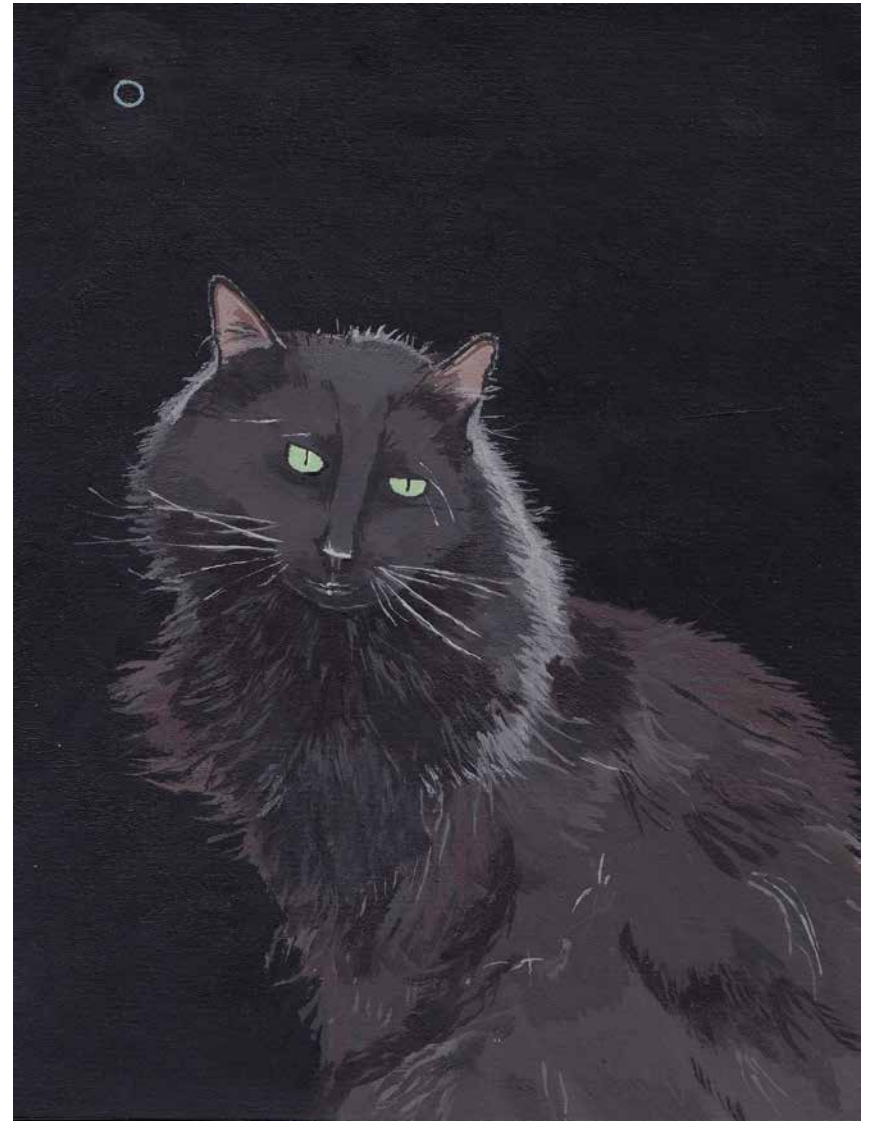

# INTO THE NIGHT

Paintings by Christopher Gee

**COLLECTIVE SHORTS**  
*by* NHP PUBLISHING

# **INTO THE NIGHT**

Works on paper

2011-2014

*Man with a White Top*  
15 x 20 cm

*Solar Eclipse*  
16 x 19 cm

*Great Coxwell Barn*  
23 x 16 cm

*Long Haired Cat*  
16 x 21 cm