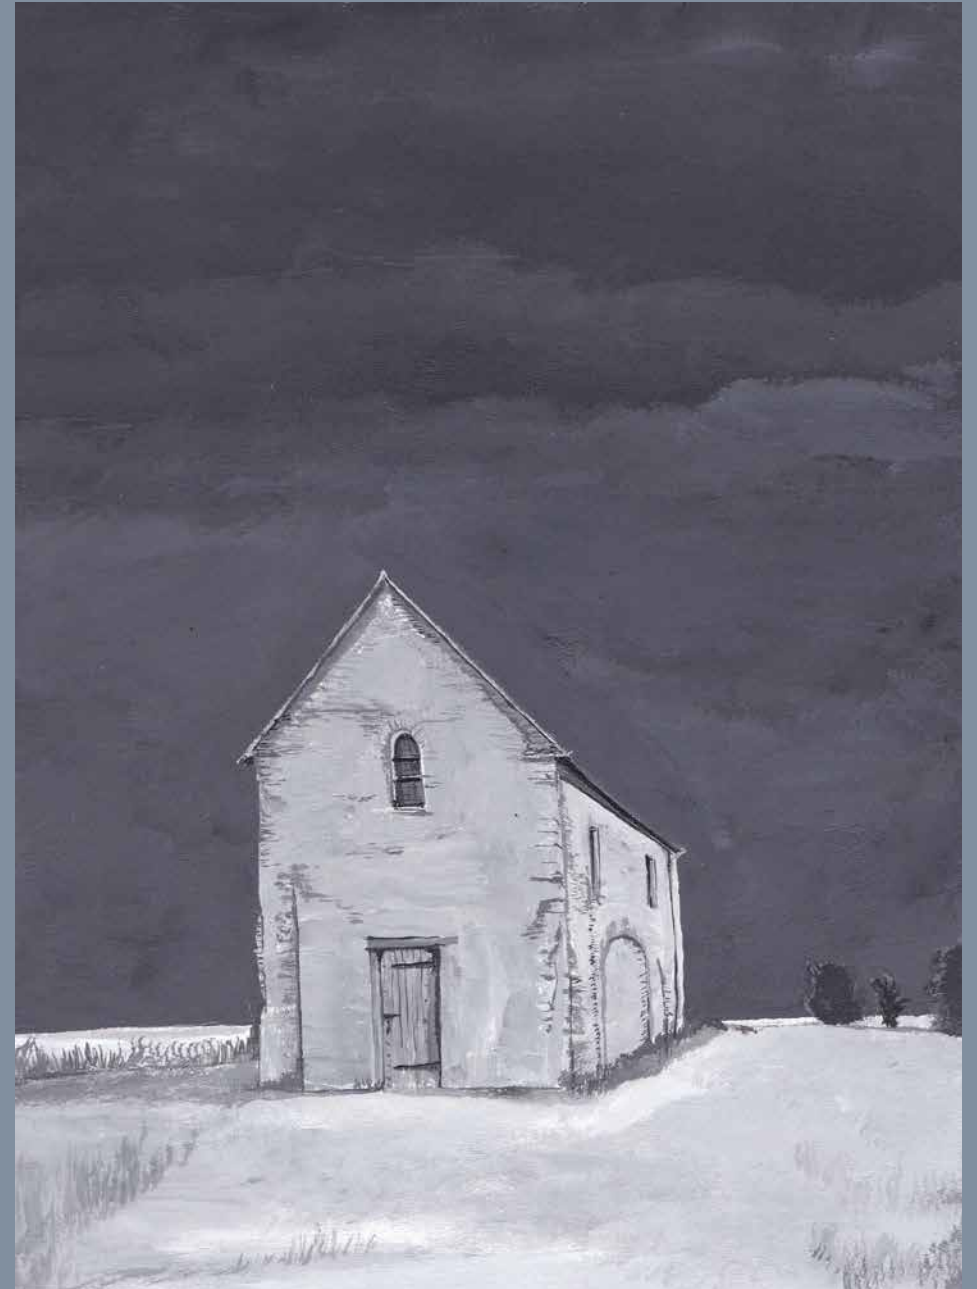

# INTO THE NIGHT

Paintings by Christopher Gee

**COLLECTIVE SHORTS**  
*by* NHP PUBLISHING

# **INTO THE NIGHT**

Works on paper

2011-2014

*Man with a White Top*  
15 x 20 cm

*Solar Eclipse*  
16 x 19 cm

*Great Coxwell Barn*  
23 x 16 cm

*Long Haired Cat*  
16 x 21 cm

# **ABSENCE**

Works on paper  
2017-2018

*Mow Cop Tower*  
18 x 13 cm

*Nordic Girl*  
19 x 24.5 cm

*Abbey by the Sea*  
21 x 15 cm

*Church in a Field*  
18 x 25 cm