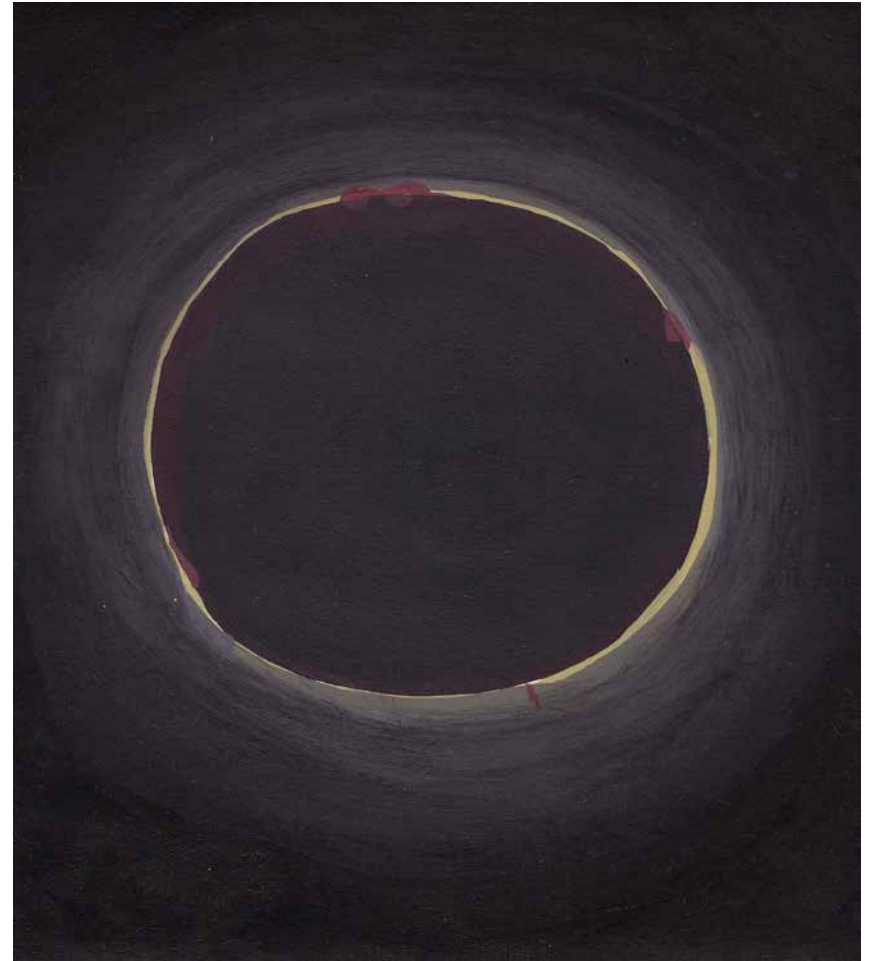

# INTO THE NIGHT

Paintings by Christopher Gee

**COLLECTIVE SHORTS**  
*by* NHP PUBLISHING

# **INTO THE NIGHT**

Works on paper

2011-2014

*Man with a White Top*  
15 x 20 cm

*Solar Eclipse*  
16 x 19 cm

*Great Coxwell Barn*  
23 x 16 cm

*Long Haired Cat*  
16 x 21 cm