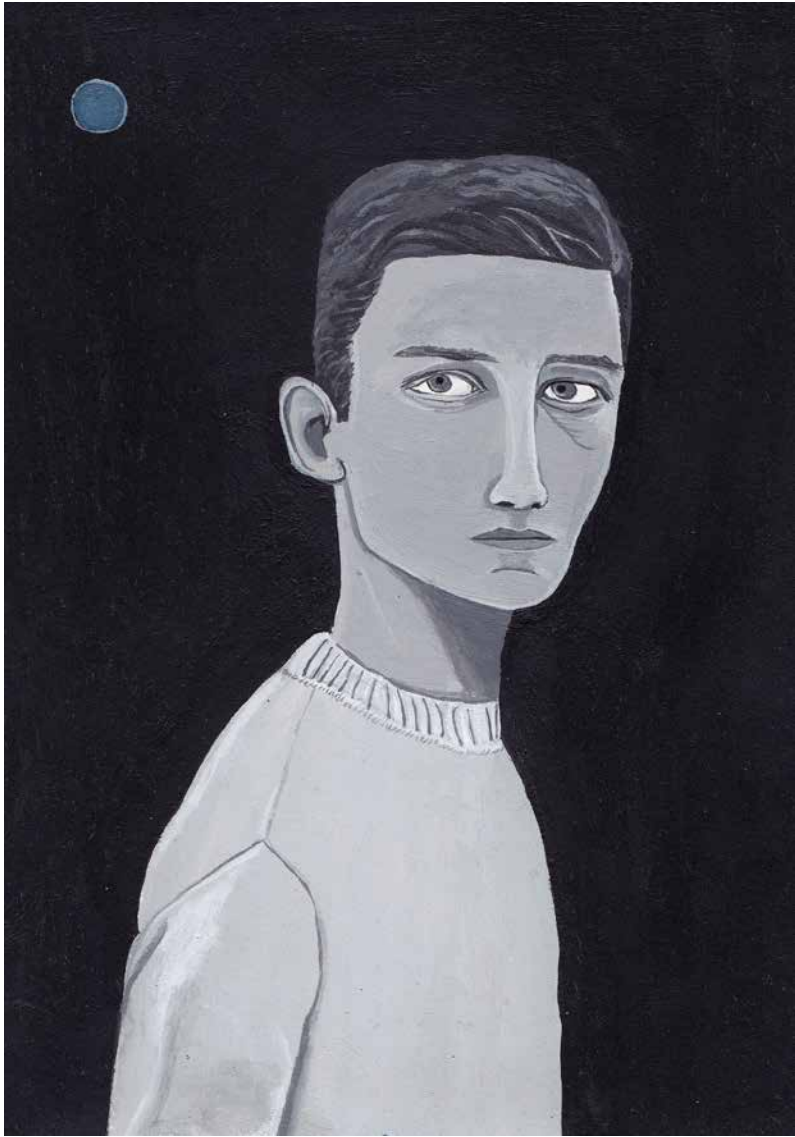

# INTO THE NIGHT

Paintings by Christopher Gee

**COLLECTIVE SHORTS**  
*by* NHP PUBLISHING

# **INTO THE NIGHT**

Works on paper

2011-2014

*Man with a White Top*  
15 x 20 cm

*Solar Eclipse*  
16 x 19 cm

*Great Coxwell Barn*  
23 x 16 cm

*Long Haired Cat*  
16 x 21 cm